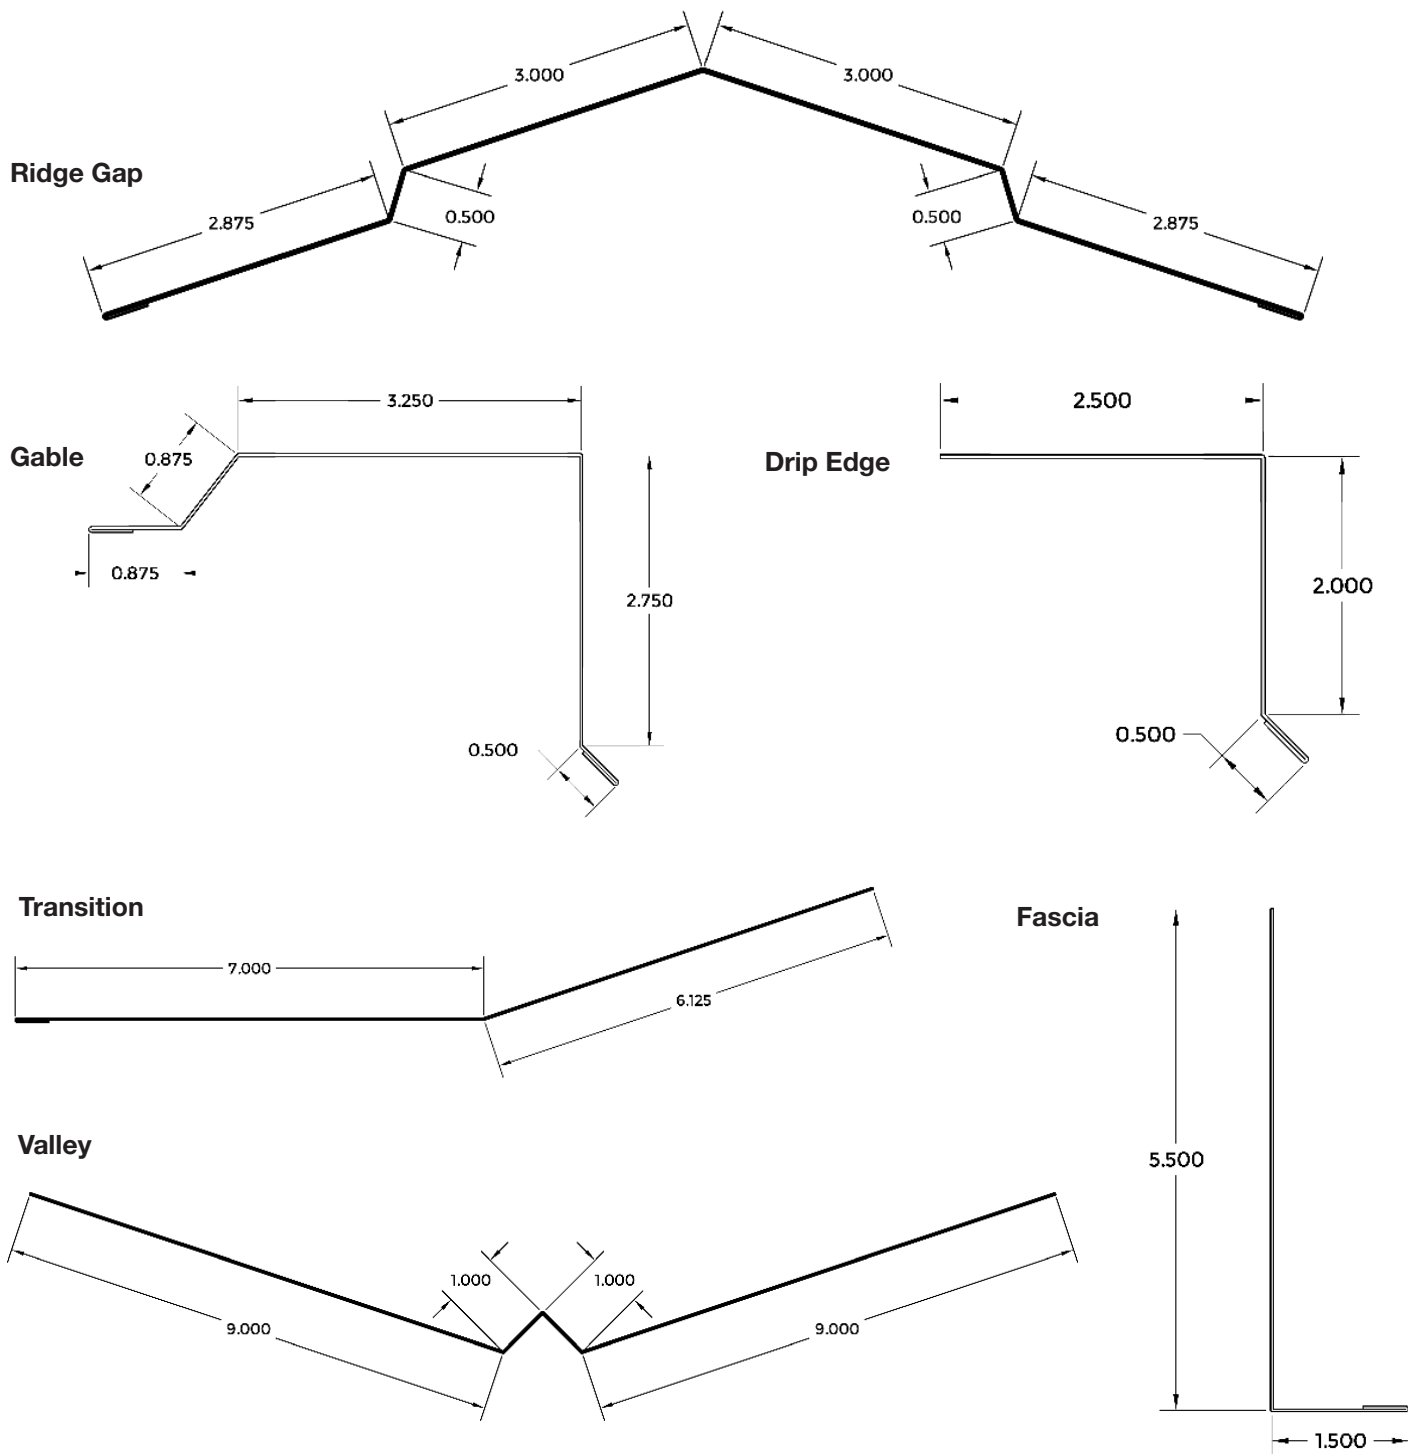

A WIDE VARIETY OF CUSTOM TRIM OPTIONS ARE AVAILABLE. CALL FOR DETAILS.

SNOWFLAKE

1005 W Snowflake Blvd
Snowflake, AZ 85937

(928) 478-7620

PHOENIX

4901 W Van Buren St, Suite 2
Phoenix, AZ 85043

(480) 525-8895

ALBUQUERQUE

8500 Los Volcanes Rd NW, Suite C
Albuquerque, NM 87121

(505) 595-6155