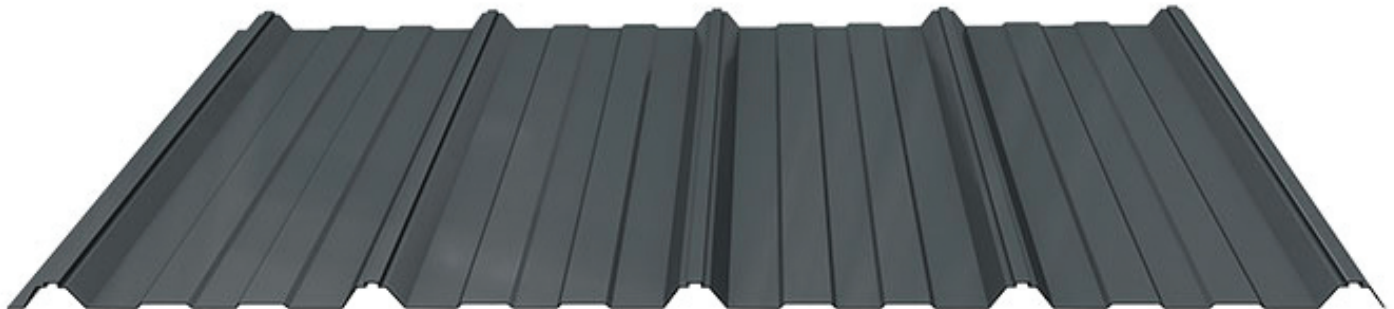

MOUNTAIN RIB EXPOSED FASTENER PANELS

The super-versatile Mountain Rib panel is the go-to for residential and light commercial construction. This exposed-fastener rib panel can be applied over solid substrate for multiple applications including roofs, walls, fencing, skirting and many others.

Panel Type:	Roof, Wall	Available Substrates:	Solid Substrate
Panel Coverage:	36"	Fasteners:	Exposed
Rib Height:	3/4"	Standard Finishes:	Acrylic Coated Galvalume®, SMP 40 Year Limited Paint Warranty
Rib Features:	Ribs on 9" centers	Fasteners:	Exposed
Standard Gauges:	29 ga., 26 ga.	Standard Finishes:	Acrylic Coated Galvalume®, SMP 40 Year Limited Paint Warranty
Available Material:	Steel		