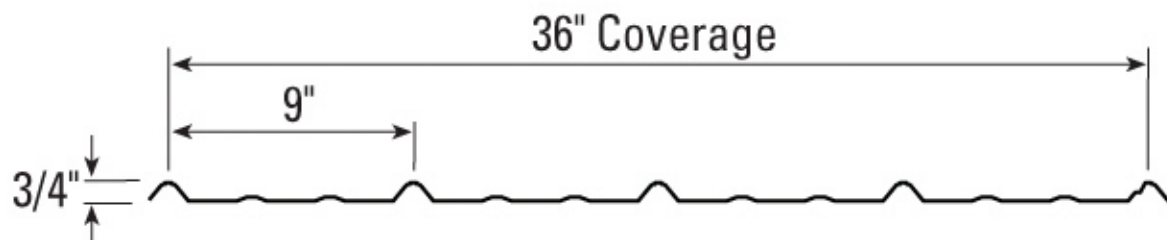

MOUNTAIN RIB EXPOSED FASTENER PANELS

The super-versatile Mountain Rib panel is the go-to for residential and light commercial construction. This exposed-fastener rib panel can be applied over solid substrate for multiple applications including roofs, walls, fencing, skirting and many others.

Panel Type:	Roof, Wall	Available Substrates:	Solid Substrate
Panel Coverage:	36"	Fasteners:	Exposed
Rib Height:	3/4"	Standard Finishes:	Acrylic Coated Galvalume®, SMP 40 Year Limited Paint Warranty
Rib Features:	Ribs on 9" centers	Fasteners:	Exposed
Standard Gauges:	29 ga., 26 ga.	Standard Finishes:	Acrylic Coated Galvalume®, SMP 40 Year Limited Paint Warranty
Available Material:	Steel		