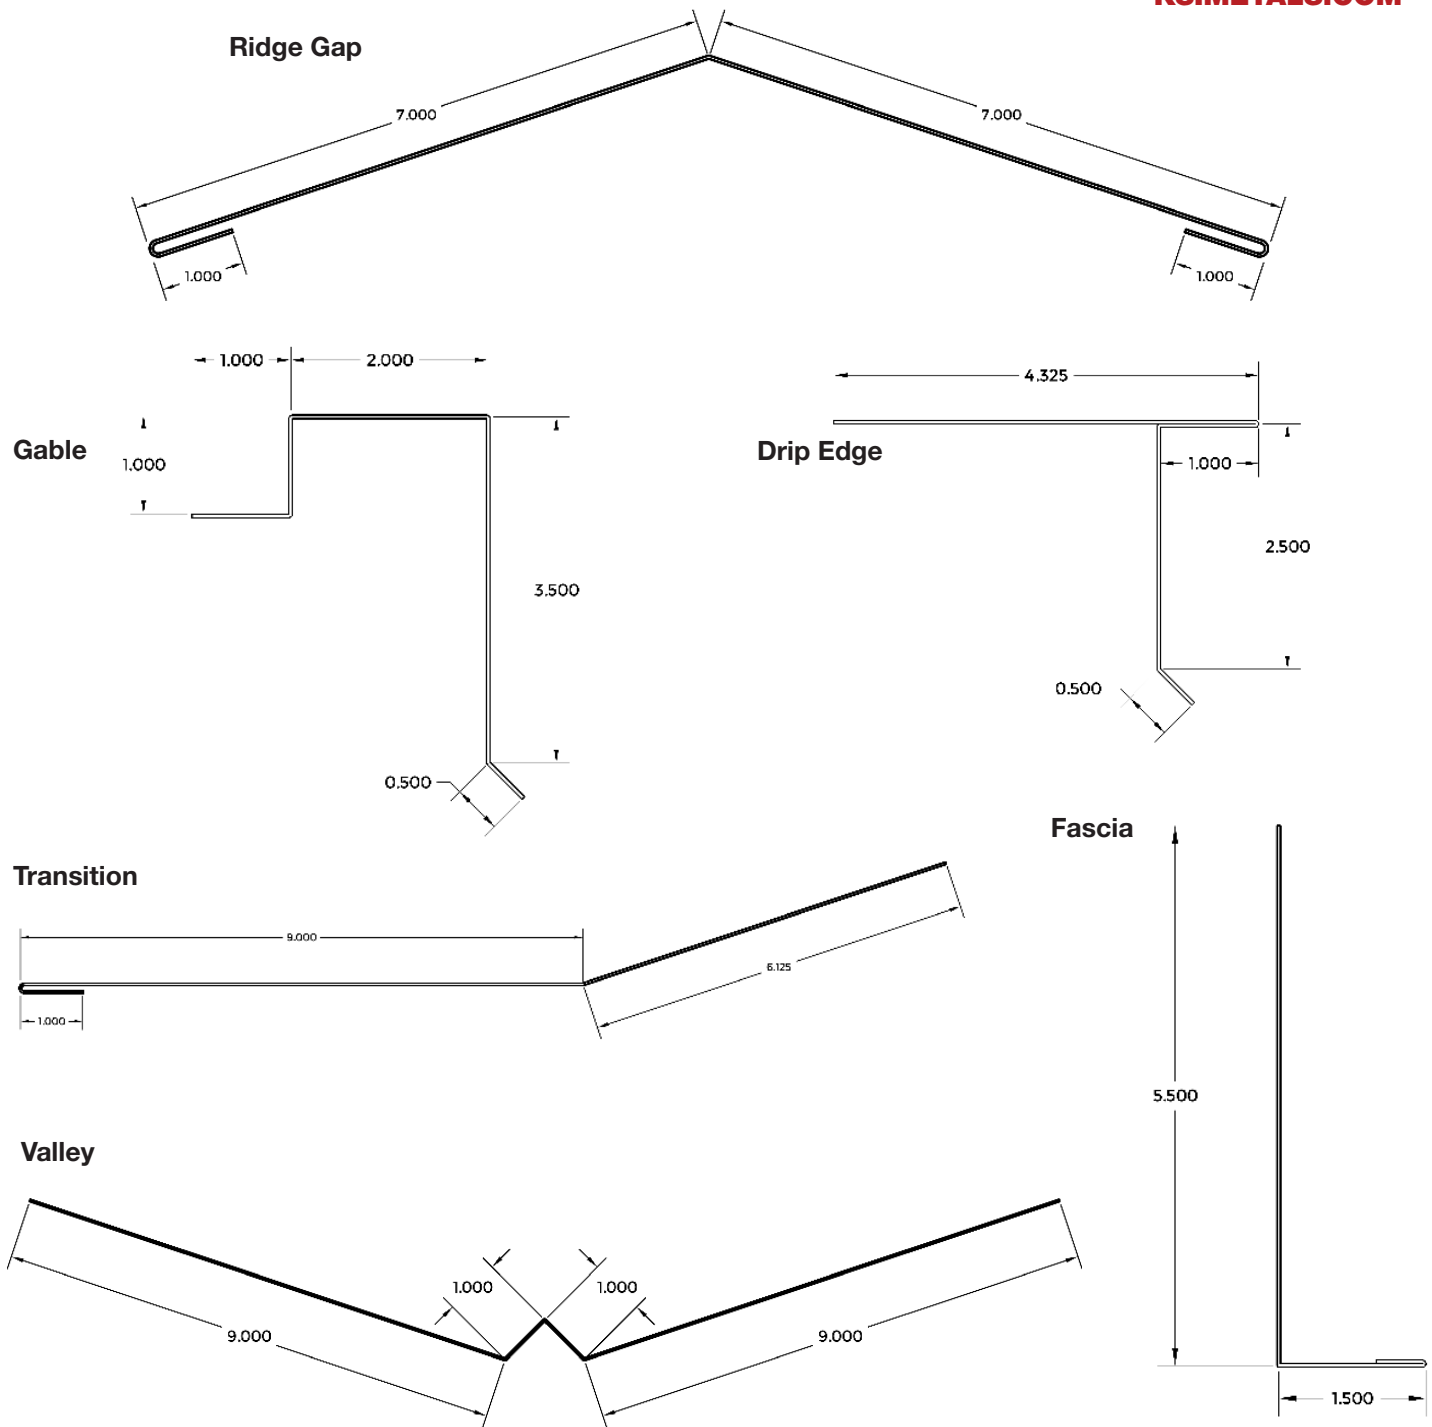

A WIDE VARIETY OF CUSTOM TRIM OPTIONS ARE AVAILABLE. CALL FOR DETAILS.

SNOWFLAKE

1005 W Snowflake Blvd
Snowflake, AZ 85937

(928) 478-7620

PHOENIX

4901 W Van Buren St, Suite 2
Phoenix, AZ 85043

(480) 525-8895

ALBUQUERQUE

8500 Los Volcanes Rd NW, Suite C
Albuquerque, NM 87121

(505) 595-6155