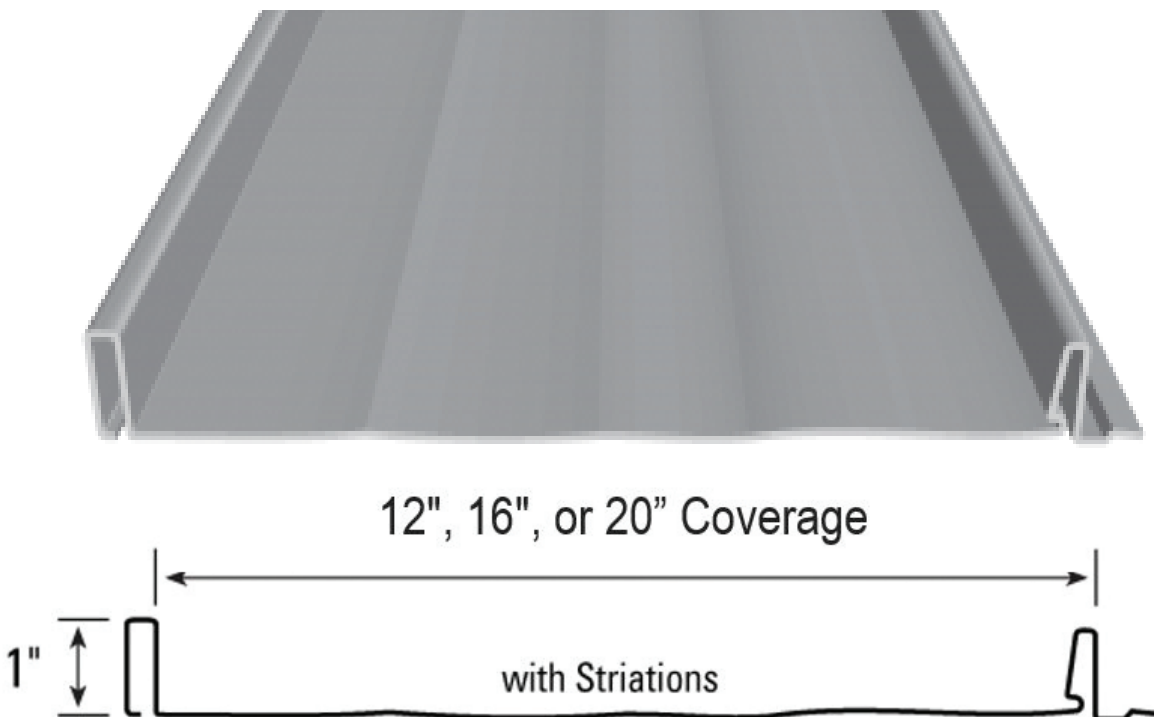

## SNAP LOCK 100 STANDING SEAM PANELS

Our Snap Lock 100 Standing Seam Panels offer a clean, modern style combined with dependable quality for a durable, highly attractive roof.

<b>Panel Type:</b>	Roof, Wall	<b>Available Material:</b>	Steel
<b>Panel Coverage:</b>	12", 16", 20"	<b>Available Substrates:</b>	Solid Substrate
<b>Rib Height:</b>	1"	<b>Fasteners:</b>	Concealed, Standing Seam Roof
<b>Rib Features:</b>	Snap-Seam Direct Fastened	<b>Standard Finishes:</b>	Acrylic Coated Galvalume®, SMP 40 Year Limited Paint Warranty
<b>Standard Gauges:</b>	26 ga., 24 ga.		